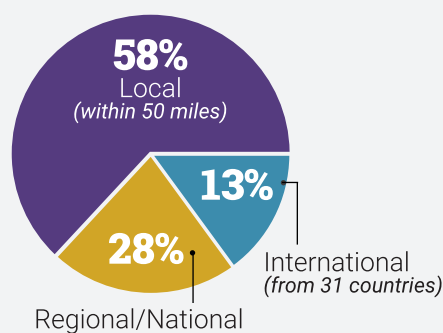

*This reflects the number responding to a student survey.
†Based on an average of student cohorts starting 2014-15, 2015-16, 2016-17.

about our on campus students

Gender

Location*

Race & Ethnicity

All data refers to Bellevue University's residential student body population and is based on the 2022-23 academic year.