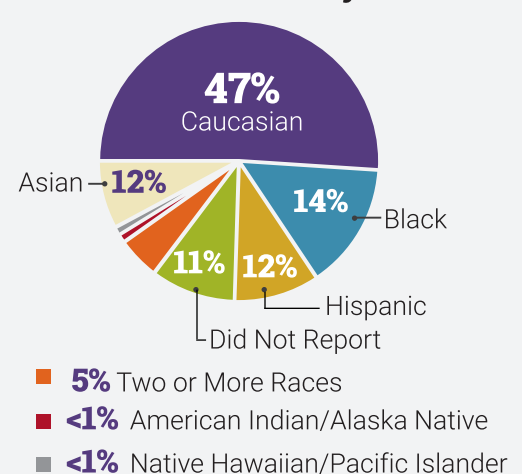

*This reflects the number responding to a student survey.
†Based on an average of student cohorts starting 2014-15, 2015-16, 2016-17.

about our on campus students

Gender

Location*

Race & Ethnicity

All data refers to Bellevue University's residential student body population and is based on the 2022-23 academic year.